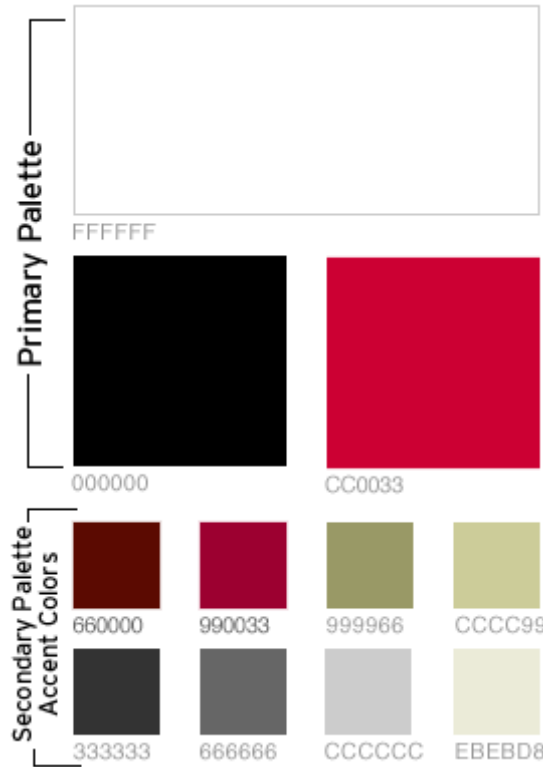

Color Usage:

http://intranet.lexis-nexis.com/branding/web6_coloruse.htm

Color Palette

http://intranet.lexis-nexis.com/branding/web5_colorpal.htm

Type Style

http://intranet.lexis-nexis.com/branding/web7_type.htm

HTML Text

Verdana is the recommended default HTML choice. Verdana, too, along with Interstate, offers greater levels of legibility and readability online. The font is designed with a greater amount of space in between the letters, which is less taxing on the eye for online reading. This Sans Serif font is aligned with offline Sans Serif font Optima, as well as Interstate. It should be used for the majority of HTML text.

Specifications

Type for the LexisNexis online site has two levels of information, and thus, two sizes for HTML text.

PC: Intro copy: Verdana, Helvetica, Arial, Sans-Serif size 2

PC: Body copy: Verdana, Helvetica, Arial, Sans-Serif size 2